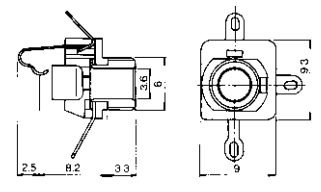

No.MJ-081 (3.5 -2極)
PANEL MOUNT MINIATURE JACK
MONO