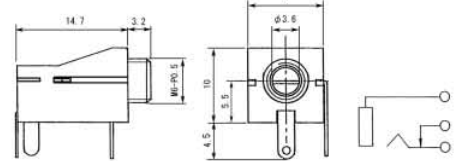

No.MJ-148D (3.5 -2極)
2-CONDUCTOR MINIATURE JACK FOR P.C.B.
MONO