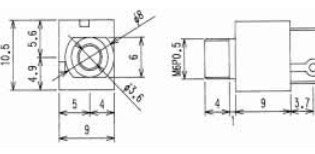

SNAP-IN MOUNT MINIATURE JACK

MONO

No.MJ-355 (3.5 -2極)

PANEL MOUNT MINIATURE JACK

MONO

No.MJ-164H (3.5 -2極)

PANEL MOUNT MINIATURE JACK

MONO