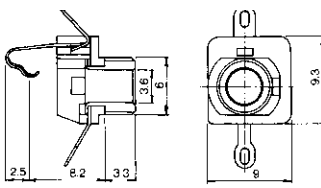

No.MJ-080 (3.5 -2極)
PANEL MOUNT MINIATURE JACK
MONO