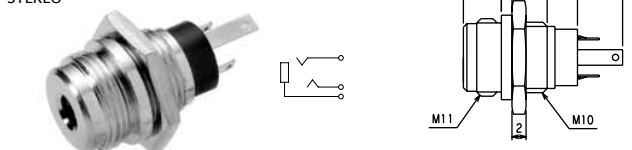

No.MLR-133J (3.5 -3極)

PANEL MOUNT MINIATURE JACK WITH LOCKING THREAD
STEREO