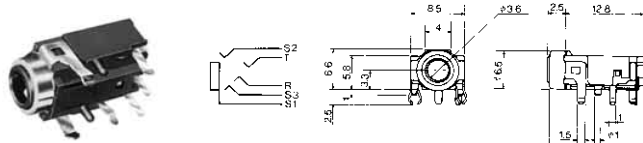

5-CONDUCTOR MINIATURE JACKS

3.5 - 5極小形単頭ジャック

No.MX-385AGM (3.5 -5極)

5-CONDUCTOR MINIATURE JACK FOR P.C.B.