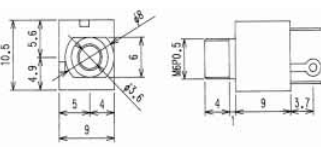

No.MJ-355 (3.5 -2極)
PANEL MOUNT MINIATURE JACK
MONO

No.MJ-164H (3.5 -2極)
PANEL MOUNT MINIATURE JACK
MONO