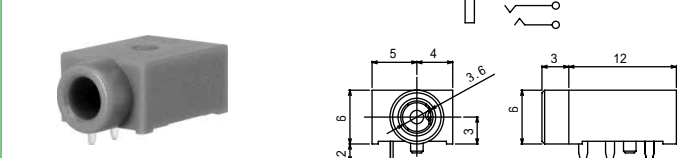

No.MJ-5535 (3.5 -3極)

3-CONDUCTOR MINIATURE JACK FOR P.C.B
STEREO