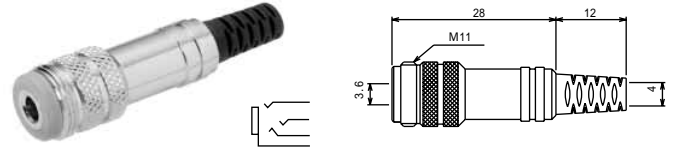

## ロック式小形単頭プラグ・ジャック

No.MLR-034P (3.5 -4極)

4-CONDUCTOR MINIATURE PLUG WITH LOCKING RING

No.MLR-034J (3.5 -4極)

4-CONDUCTOR MINIATURE JACK WITH LOCKING THREAD