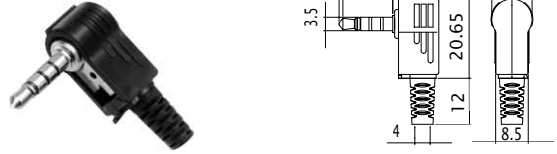

No.MP-435LN (3.5 -4極)
4-CONDUCTOR MINIATURE RIGHT ANGLE PLUG