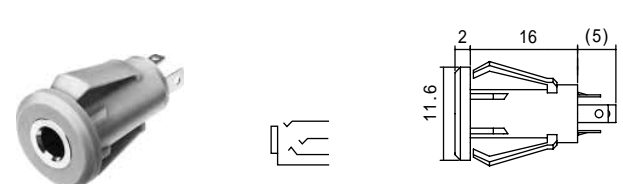

No.MJ-064SP (3.5 -4極)
SNAP-IN MOUNT MINIATURE JACK