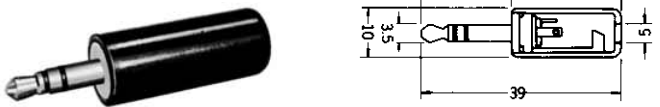

No.MP-013LC (3.5 -3極)

3-CONDUCTOR MINIATURE PLUG.
STEREO
Screw Part : METAL