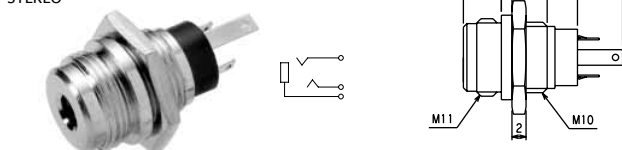

No.MLR-133J (3.5 -3極)

PANEL MOUNT MINIATURE JACK WITH LOCKING THREAD
STEREO