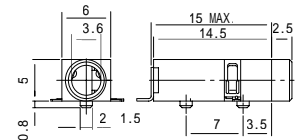

No.MJ-4035M (3.5 -2極) SMT
2-CONDUCTOR MINIATURE JACK FOR P.C.B.
MONO