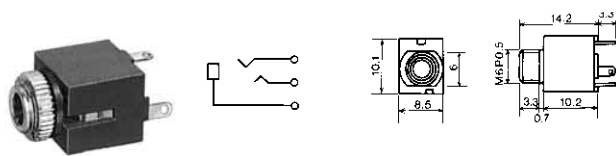

No.MJ-355W (3.5 -3極)
PANEL MOUNT MINIATURE JACK
STEREO