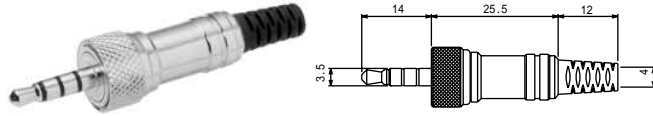

No.MJ-355W (3.5 -3極)
PANEL MOUNT MINIATURE JACK
STEREO

No.MJ-073H (3.5 -3極)
PANEL MOUNT MINIATURE JACK
STEREO

PANEL MOUNT MINIATURE JACK
No.MJ-082 (3.5 -3極)
No.MJ-083 (3.5 -3極)

No.MJ-074N STEREO (3.5 -3極)
PANEL MOUNT MINIATURE JACK
No.MJ-074N0 STEREO (3.5 -3極)
3-CONDUCTOR MINIATURE JACK FOR P.C.B
WITHOUT SCREW THREAD

AUDIO PHONE PLUGS & JACKS

LOCKABLE MINIATURE PLUGS & JACKS

ロック式小形単頭プラグ・ジャック

No.MLR-034P (3.5 -4極)
4-CONDUCTOR MINIATURE PLUG WITH LOCKING RING

No.MLR-034J (3.5 -4極)
4-CONDUCTOR MINIATURE JACK WITH LOCKING THREAD