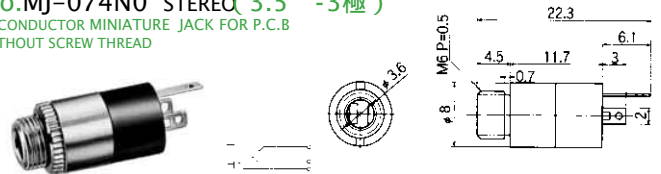

No.MJ-355W (3.5 -3極)
PANEL MOUNT MINIATURE JACK
STEREO

No.MJ-073H (3.5 -3極)
PANEL MOUNT MINIATURE JACK
STEREO

PANEL MOUNT MINIATURE JACK
No.MJ-082 (3.5 -3極)
No.MJ-083 (3.5 -3極)

No.MJ-074N STEREO (3.5 -3極)
PANEL MOUNT MINIATURE JACK
No.MJ-074N0 STEREO (3.5 -3極)
3-CONDUCTOR MINIATURE JACK FOR P.C.B
WITHOUT SCREW THREAD