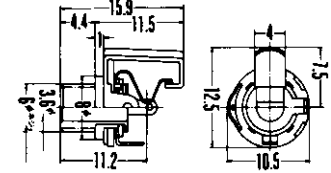

No.MJ-080 (3.5 -2極)
 PANEL MOUNT MINIATURE JACK
 MONO

No.MJ-153 (3.5 -2極)
 PANEL MOUNT MINIATURE JACK
 MONO

No.MJ-081 (3.5 -2極)
 PANEL MOUNT MINIATURE JACK
 MONO

3-CONDUCTOR MINIATURE PLUGS

3.5 - 3極小形単頭プラグ