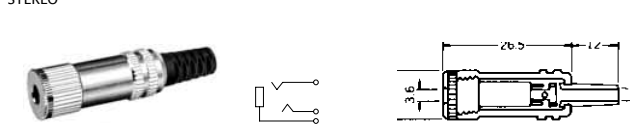

No.MJ-076M (3.5 -3極)

MINIATURE INLINE JACK
STEREO