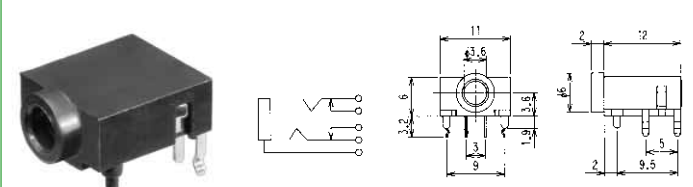

No.MJ-2035 (3.5 -3極)

3-CONDUCTOR MINIATURE JACK FOR P.C.B

STEREO