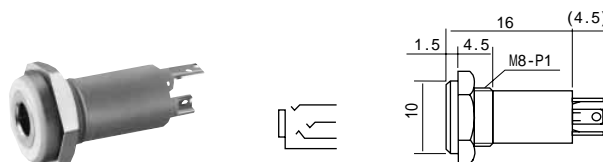

No.MJ-064H (3.5 -4極)
PANEL MOUNT MINIATURE JACK