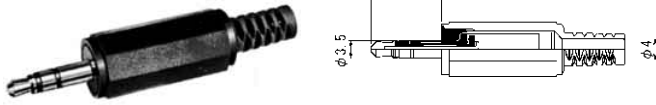

No.MJ-080 (3.5 -2極)
 PANEL MOUNT MINIATURE JACK
 MONO

No.MJ-153 (3.5 -2極)
 PANEL MOUNT MINIATURE JACK
 MONO

No.MJ-081 (3.5 -2極)
 PANEL MOUNT MINIATURE JACK
 MONO

3-CONDUCTOR MINIATURE PLUGS

3.5 - 3極小形単頭プラグ

No.MP-019MS (3.5 -3極)

3-CONDUCTOR MINIATURE PLUG
STEREO
Screw Part : PLASTICS

No.MP-019LC (3.5 -3極)

3-CONDUCTOR MINIATURE PLUG
STEREO
Screw Part : METAL

No.MP-013MS (3.5 -3極)

3-CONDUCTOR MINIATURE PLUG.
STEREO
Screw Part : PLASTICS