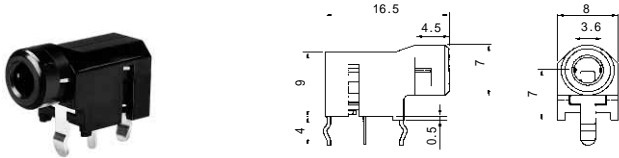

No.MJ-1635 (3.5 -3極)

3-CONDUCTOR MINIATURE JACK FOR P.C.B
STEREO