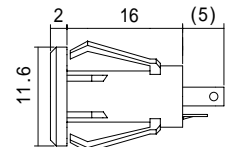

No.MJ-164SP (3.5 -2極)
SNAP-IN MOUNT MINIATURE JACK
MONO