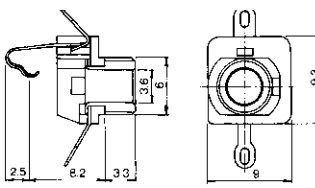

No.MJ-080 (3.5 -2極)

PANEL MOUNT MINIATURE JACK

MONO

No.MJ-153 (3.5 -2極)

PANEL MOUNT MINIATURE JACK

MONO