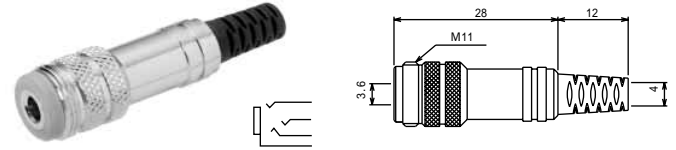

No.MJ-355W (3.5 -3極)
PANEL MOUNT MINIATURE JACK
STEREO

No.MJ-073H (3.5 -3極)
PANEL MOUNT MINIATURE JACK
STEREO

PANEL MOUNT MINIATURE JACK
No.MJ-082 (3.5 -3極)
No.MJ-083 (3.5 -3極)

No.MJ-074N STEREO (3.5 -3極)
PANEL MOUNT MINIATURE JACK
No.MJ-074N0 STEREO (3.5 -3極)
3-CONDUCTOR MINIATURE JACK FOR P.C.B
WITHOUT SCREW THREAD

AUDIO PHONE PLUGS & JACKS

LOCKABLE MINIATURE PLUGS & JACKS

ロック式小形単頭プラグ・ジャック

No.MLR-034P (3.5 -4極)
4-CONDUCTOR MINIATURE PLUG WITH LOCKING RING

No.MLR-034J (3.5 -4極)
4-CONDUCTOR MINIATURE JACK WITH LOCKING THREAD