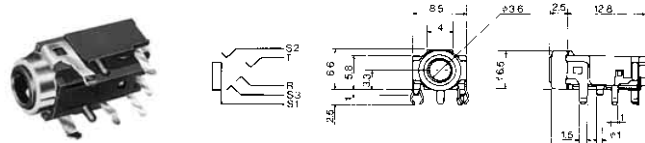

5-CONDUCTOR MINIATURE JACKS

3.5 - 5極小形単頭ジャック

No.MX-385AGM (3.5 -5極)
5-CONDUCTOR MINIATURE JACK FOR P.C.B.