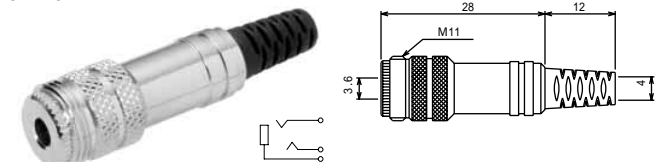

No.MLR-033J (3.5 -3極)

3-CONDUCTOR MINIATURE JACK WITH LOCKING THREAD
STEREO