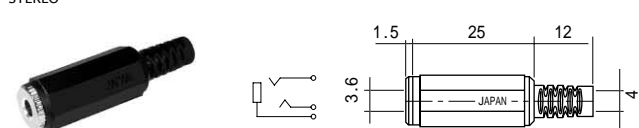

3-CONDUCTOR MINIATURE JACK WITH LOCKING THREAD
STEREO

No.MLR-133J (3.5 -3極)

PANEL MOUNT MINIATURE JACK WITH LOCKING THREAD
STEREO

3-CONDUCTOR MINIATURE INLINE JACKS

3.5 - 3極小形単頭ジャック

No.MJ-073 (3.5 -3極)

MINIATURE INLINE JACK
STEREO