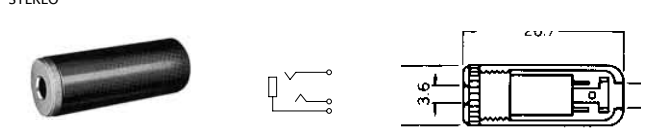

No.MJ-075 (3.5 -3極)

MINIATURE INLINE JACK
STEREO