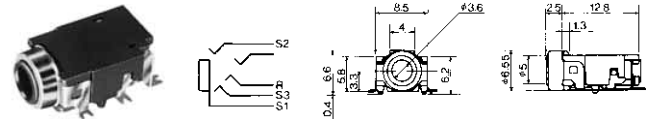

5-CONDUCTOR MINIATURE JACKS

3.5 - 5極小形単頭ジャック

No.MX-233A1 (3.5 -5極) SMT
5-CONDUCTOR MINIATURE JACK FOR P.C.B.