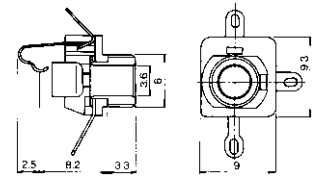

No.MJ-081 (3.5 -2極)

PANEL MOUNT MINIATURE JACK

MONO