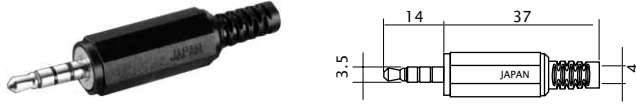

4-CONDUCTOR MINIATURE PLUGS & JACKS

3.5 - 4極小形単頭プラグ・ジャック

No.MP-435 (3.5 -4極)
4-CONDUCTOR MINIATURE PLUG