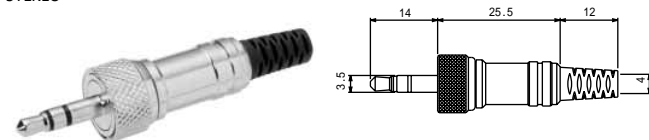

No.MP-012LN (3.5 -3極)

RIGHT ANGLE 3-CONDUCTOR MINIATURE PLUG
STEREO

LOCKABLE MINIATURE PLUGS & JACKS

ロック式小形単頭プラグ&ジャック

No.MLR-033P (3.5 -3極)

3-CONDUCTOR MINIATURE PLUG WITH LOCKING RING
STEREO

No.MLR-033J (3.5 -3極)