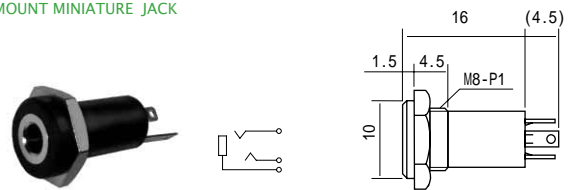

No.MJ-073H (3.5 -3極)
PANEL MOUNT MINIATURE JACK
STEREO