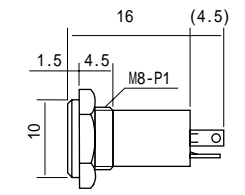

No.MJ-080 (3.5 -2極)
 PANEL MOUNT MINIATURE JACK
 MONO

No.MJ-153 (3.5 -2極)
 PANEL MOUNT MINIATURE JACK
 MONO

No.MJ-081 (3.5 -2極)
 PANEL MOUNT MINIATURE JACK
 MONO

3-CONDUCTOR MINIATURE PLUGS

3.5 - 3極小形単頭プラグ