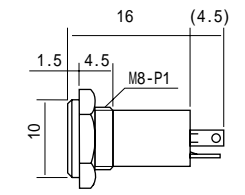

SNAP-IN MOUNT MINIATURE JACK

MONO

No.MJ-355 (3.5 -2極)

PANEL MOUNT MINIATURE JACK

MONO

No.MJ-164H (3.5 -2極)

PANEL MOUNT MINIATURE JACK

MONO