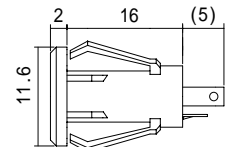

No.MJ-164SP (3.5 -2極)

SNAP-IN MOUNT MINIATURE JACK

MONO