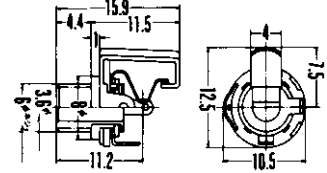

No.MJ-080 (3.5 -2極)

PANEL MOUNT MINIATURE JACK

MONO

No.MJ-153 (3.5 -2極)

PANEL MOUNT MINIATURE JACK

MONO

No.MJ-081 (3.5 -2極)

PANEL MOUNT MINIATURE JACK