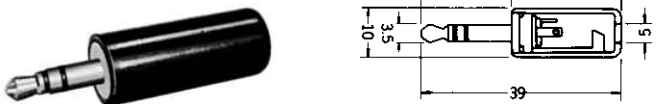

No.MP-013LC (3.5 -3極)

3-CONDUCTOR MINIATURE PLUG.
STEREO
Screw Part : METAL