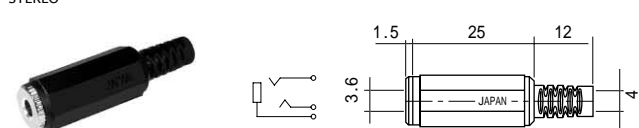

3-CONDUCTOR MINIATURE INLINE JACKS

3.5 - 3極小形単頭ジャック

No.MJ-073 (3.5 -3極)

MINIATURE INLINE JACK
STEREO