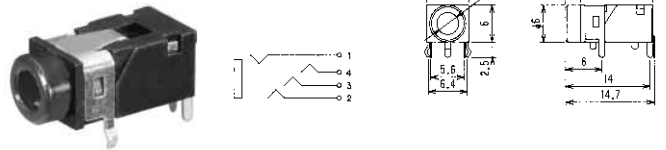

No.MJ-2135 (3.5 -4極)
4-CONDUCTOR MINIATURE JACK FOR P.C.B