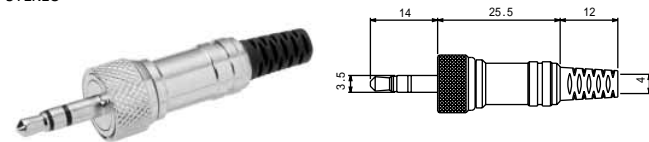

LOCKABLE MINIATURE PLUGS & JACKS

ロック式小形単頭プラグ&ジャック

No.MLR-033P (3.5 -3極)

3-CONDUCTOR MINIATURE PLUG WITH LOCKING RING
STEREO