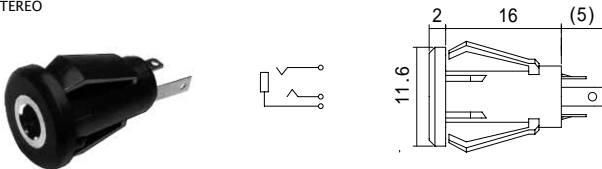

No.MJ-073SP (3.5 -3極)
SNAP-IN MOUNT MINIATURE JACK
STEREO