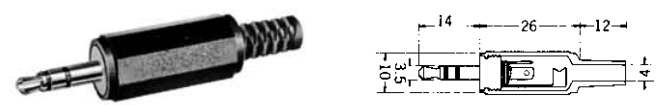

No.MP-019LC (3.5 -3極)

3-CONDUCTOR MINIATURE PLUG
STEREO
Screw Part : METAL