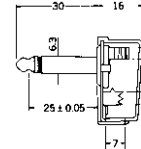

6.3 - 2極大型単頭プラグ

No.MP-114M (6.3 -2極)

2-CONDUCTOR 1/4" PHONE PLUG.
MONO

No.MP-127L (6.3 -2極)

2-CONDUCTOR 1/4" RIGHT ANGLE PHONE PLUG.
MONO

2-CONDUCTOR 1/4"PHONE JACKS

No.MJ-168M (6.3 -2極)

2-CONDUCTOR 1/4" PHONE INLINE JACK
MONO