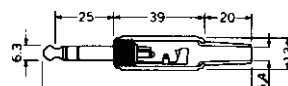

6.3 - 3極大型単頭プラグ

No.MP-119B (6.3 -3極)

3-CONDUCTOR 1/4" PHONE PLUG.
Color : Black, Red, Grey.
STEREO

No.MP-115M (6.3 -3極)

3-CONDUCTOR 1/4" PHONE PLUG.
STEREO

No.MP-120MS (6.3 -3極)

3-CONDUCTOR 1/4" PHONE PLUG.
w/shielded handle
STEREO