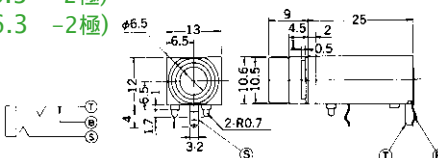

No.MJ-188LPD-3 (6.3 -2極)

No.MJ-188LPD-5 (6.3 -2極)

MONO

2-CONDUCTOR 1/4" PHONE JACK FOR P.C.B

No.MX-616BLB (6.3 -2極)

No.MX-617BMB (6.3 -2極)

W/METAL BUSHING
MONO

3-CONDUCTOR 1/4" PHONE PLUGS