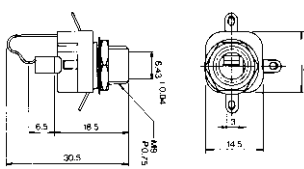

3-CONDUCTOR PANEL MOUNT 1/4" PHONE JACK
STEREO