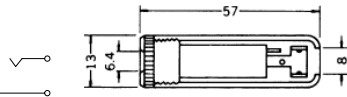

6.3 - 2極大型単頭プラグ

No.MP-114M (6.3 -2極)

2-CONDUCTOR 1/4" PHONE PLUG.
MONO

No.MP-127L (6.3 -2極)

2-CONDUCTOR 1/4" RIGHT ANGLE PHONE PLUG.
MONO

2-CONDUCTOR 1/4"PHONE JACKS

No.MJ-168M (6.3 -2極)

2-CONDUCTOR 1/4" PHONE INLINE JACK
MONO