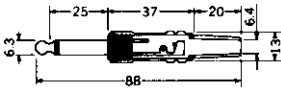

2-CONDUCTOR 1/4"PHONE PLUGS

No.MP-109B (6.3 -2極)

2-CONDUCTOR 1/4" PHONE PLUG.
MONO

No.MP-111MS (6.3 -2極)

2-CONDUCTOR 1/4" PHONE PLUG.
w/shielded handle
MONO

No.MP-123 (6.3 -2極)

2-CONDUCTOR RIGHT ANGLE 1/4" PHONE PLUG.
w/shielded handle
MONO