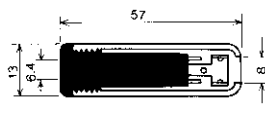

3-CONDUCTOR 1/4" PHONE INLINE JACK
STEREO