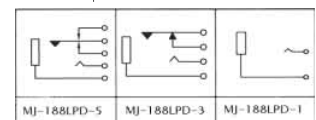

No.MJ-188LPD-1 (6.3 -2極)

No.MJ-188LPD-3 (6.3 -2極)

No.MJ-188LPD-5 (6.3 -2極)

MONO