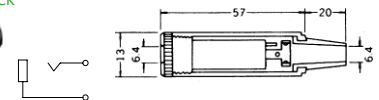

No.MJ-168A (6.3 -2極)

2-CONDUCTOR 1/4" PHONE INLINE JACK
MONO

No.MJ-169A (6.3 -2極)

2-CONDUCTOR 1/4" PHONE INLINE JACK
w/shielded handle
MONO

No.MJ-160M (6.3 -2極)

2-CONDUCTOR PANEL MOUNT 1/4" PHONE JACK
MONO