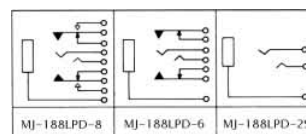

No.MJ-188LPD-6 (6.3 -3極)

No.MJ-188LPD-8 (6.3 -3極)

STEREO