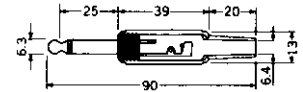

6.3 - 2極大型単頭プラグ

No.MP-114M (6.3 -2極)

2-CONDUCTOR 1/4" PHONE PLUG.
MONO