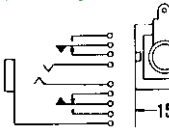

3-CONDUCTOR 1/4" PHONE JACK FOR P.C.B.

No.MX-616GLB (6.3 -3極)

3-CONDUCTOR PANEL MOUNT 1/4" PHONE JACK
STEREO