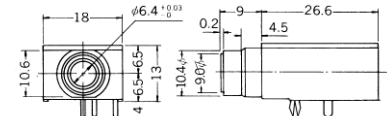

No.MJ-188LPD-1 (6.3 -2極)

No.MJ-188LPD-3 (6.3 -2極)

No.MJ-188LPD-5 (6.3 -2極)

MONO