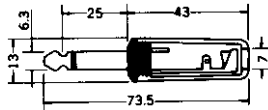

2-CONDUCTOR 1/4"PHONE PLUGS

No.MP-109B (6.3 -2極)

2-CONDUCTOR 1/4" PHONE PLUG.
MONO

No.MP-111MS (6.3 -2極)

2-CONDUCTOR 1/4" PHONE PLUG.
w/shielded handle
MONO

No.MP-123 (6.3 -2極)

2-CONDUCTOR RIGHT ANGLE 1/4" PHONE PLUG.
w/shielded handle
MONO