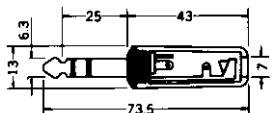

3-CONDUCTOR 1/4" PHONE PLUGS

6.3 - 3極大型単頭プラグ

No.MP-119B (6.3 -3極)

3-CONDUCTOR 1/4" PHONE PLUG.
Color : Black, Red, Grey.
STEREO