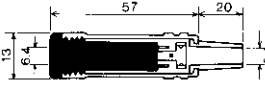

3-CONDUCTOR 1/4" PHONE INLINE JACK
w/shielded handle
STEREO