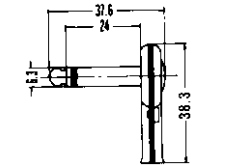

2-CONDUCTOR 1/4"PHONE PLUGS

No.MP-109B (6.3 -2極)

2-CONDUCTOR 1/4" PHONE PLUG.
MONO

No.MP-111MS (6.3 -2極)

2-CONDUCTOR 1/4" PHONE PLUG.
w/shielded handle
MONO

No.MP-123 (6.3 -2極)

2-CONDUCTOR RIGHT ANGLE 1/4" PHONE PLUG.
w/shielded handle
MONO