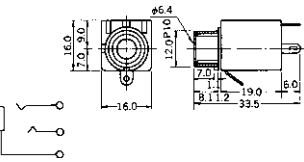

No.MJ-187 (6.3 -3極)

3-CONDUCTOR OPEN CIRCUIT JACK
STEREO

No.MJ-189 (6.3 -3極)

3-CONDUCTOR PANEL MOUNT 1/4" PHONE JACK
STEREO

No.MJ-187LP (6.3 -3極)

3-CONDUCTOR PANEL MOUNT 1/4" PHONE JACK
W/ISOLATED BUSHING (パネル絶縁タイプ)
STEREO