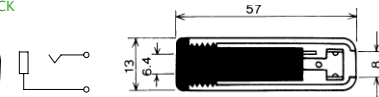

No.MJ-168A (6.3 -2極)

2-CONDUCTOR 1/4" PHONE INLINE JACK
MONO

No.MJ-169A (6.3 -2極)

2-CONDUCTOR 1/4" PHONE INLINE JACK
w/shielded handle
MONO

No.MJ-160M (6.3 -2極)

2-CONDUCTOR PANEL MOUNT 1/4" PHONE JACK
MONO