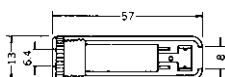

No.MP-128L (6.3 -3極)

3-CONDUCTOR 1/4" RIGHT ANGLE PHONE PLUG.
STEREO

3-CONDUCTOR 1/4" PHONE JACKS

6.3 - 3極大型単頭ジャック

No.MJ-175M (6.3 -3極)

3-CONDUCTOR 1/4" PHONE INLINE JACK
STEREO

No.MJ-117M (6.3 -3極)

3-CONDUCTOR 1/4" PHONE INLINE JACK
STEREO