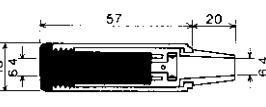

No.MJ-177MS (6.3 -3極)

3-CONDUCTOR 1/4" PHONE INLINE JACK
w/shielded handle
STEREO

No.MJ-175A (6.3 -3極)

3-CONDUCTOR 1/4" PHONE INLINE JACK
STEREO

No.MJ-117A (6.3 -3極)

3-CONDUCTOR 1/4" PHONE INLINE JACK
STEREO