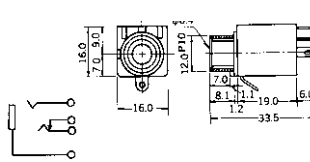

3-CONDUCTOR PANEL MOUNT 1/4" PHONE JACK
W/ISOLATED BUSHING (パネル絶縁タイプ)
STEREO