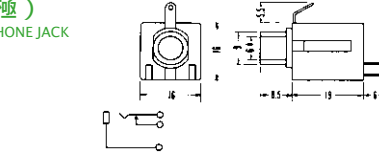

No.MJ-186 (6.3 -2極)

2-CONDUCTOR PANEL MOUNT 1/4" PHONE JACK
MONO