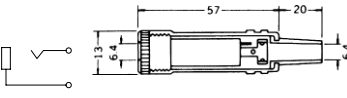

No.MJ-169MS (6.3 -2極)

2-CONDUCTOR 1/4" PHONE INLINE JACK
w/shielded handle
MONO