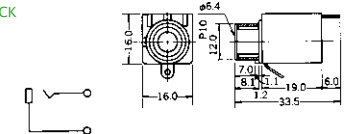

No.MJ-185LP (6.3 -2極)

2-CONDUCTOR PANEL MOUNT 1/4" PHONE JACK
W/ISOLATED BUSHING (パネル絶縁タイプ)
MONO