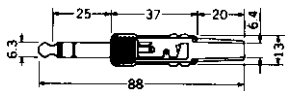

6.3 - 3極大型単頭プラグ

No.MP-119B (6.3 -3極)

3-CONDUCTOR 1/4" PHONE PLUG.
Color : Black, Red, Grey.
STEREO

No.MP-115M (6.3 -3極)

3-CONDUCTOR 1/4" PHONE PLUG.
STEREO

No.MP-120MS (6.3 -3極)

3-CONDUCTOR 1/4" PHONE PLUG.
w/shielded handle
STEREO