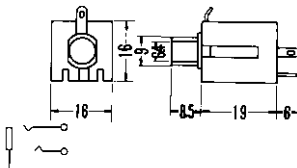

3-CONDUCTOR OPEN CIRCUIT JACK
STEREO