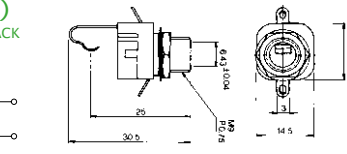

No.MJ-169MS (6.3 -2極)

2-CONDUCTOR 1/4" PHONE INLINE JACK
w/shielded handle
MONO

No.MJ-116A (6.3 -2極)

2-CONDUCTOR 1/4" PHONE INLINE JACK
MONO

No.MJ-159M (6.3 -2極)

2-CONDUCTOR PANEL MOUNT 1/4" PHONE JACK
MONO