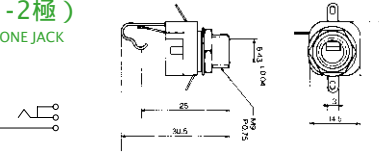

No.MJ-168A (6.3 -2極)

2-CONDUCTOR 1/4" PHONE INLINE JACK
MONO

No.MJ-169A (6.3 -2極)

2-CONDUCTOR 1/4" PHONE INLINE JACK
w/shielded handle
MONO

No.MJ-160M (6.3 -2極)

2-CONDUCTOR PANEL MOUNT 1/4" PHONE JACK
MONO