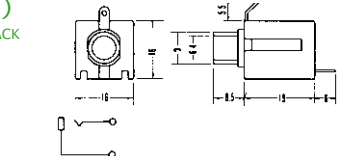

No.MJ-185 (6.3 -2極)

2-CONDUCTOR PANEL MOUNT 1/4" PHONE JACK
MONO