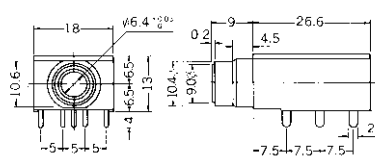

No.MJ-188LPD-6 (6.3 -3極)

No.MJ-188LPD-8 (6.3 -3極)