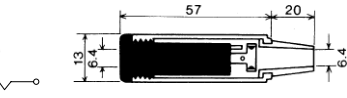

No.MJ-116A (6.3 -2極)

2-CONDUCTOR 1/4" PHONE INLINE JACK
MONO