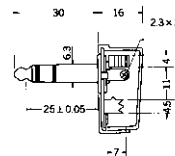

6.3 - 3極大型単頭プラグ

No.MP-119B (6.3 -3極)

3-CONDUCTOR 1/4" PHONE PLUG.
Color : Black, Red, Grey.
STEREO

No.MP-115M (6.3 -3極)

3-CONDUCTOR 1/4" PHONE PLUG.
STEREO

No.MP-120MS (6.3 -3極)

3-CONDUCTOR 1/4" PHONE PLUG.
w/shielded handle
STEREO

No.MP-128L (6.3 -3極)

3-CONDUCTOR 1/4" RIGHT ANGLE PHONE PLUG.
STEREO

3-CONDUCTOR 1/4" PHONE JACKS

6.3 - 3極大型単頭ジャック

No.MJ-175M (6.3 -3極)

3-CONDUCTOR 1/4" PHONE INLINE JACK
STEREO

No.MJ-117M (6.3 -3極)

3-CONDUCTOR 1/4" PHONE INLINE JACK
STEREO