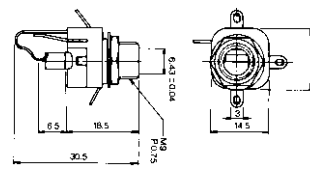

No.MJ-177A (6.3 -3極)

3-CONDUCTOR 1/4" PHONE INLINE JACK
w/shielded handle
STEREO

No.MJ-161M (6.3 -3極)

3-CONDUCTOR PANEL MOUNT 1/4" PHONE JACK
STEREO

No.MJ-178M (6.3 -3極)

3-CONDUCTOR PANEL MOUNT 1/4" PHONE JACK
STEREO