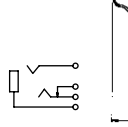

No.MJ-177A (6.3 -3極)

3-CONDUCTOR 1/4" PHONE INLINE JACK
w/shielded handle
STEREO

No.MJ-161M (6.3 -3極)

3-CONDUCTOR PANEL MOUNT 1/4" PHONE JACK
STEREO

No.MJ-178M (6.3 -3極)

3-CONDUCTOR PANEL MOUNT 1/4" PHONE JACK
STEREO