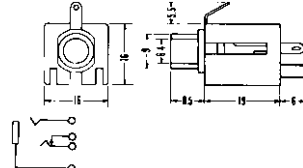

3-CONDUCTOR PANEL MOUNT 1/4" PHONE JACK
STEREO