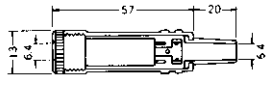

No.MP-128L (6.3 -3極)

3-CONDUCTOR 1/4" RIGHT ANGLE PHONE PLUG.
STEREO

3-CONDUCTOR 1/4" PHONE JACKS

6.3 - 3極大型単頭ジャック

No.MJ-175M (6.3 -3極)

3-CONDUCTOR 1/4" PHONE INLINE JACK
STEREO

No.MJ-117M (6.3 -3極)

3-CONDUCTOR 1/4" PHONE INLINE JACK
STEREO

No.MJ-177MS (6.3 -3極)

3-CONDUCTOR 1/4" PHONE INLINE JACK
w/shielded handle
STEREO

No.MJ-175A (6.3 -3極)

3-CONDUCTOR 1/4" PHONE INLINE JACK
STEREO

No.MJ-117A (6.3 -3極)

3-CONDUCTOR 1/4" PHONE INLINE JACK
STEREO