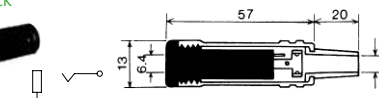

No.MJ-185 (6.3 -2極)

2-CONDUCTOR PANEL MOUNT 1/4" PHONE JACK
MONO

No.MJ-185LP (6.3 -2極)

2-CONDUCTOR PANEL MOUNT 1/4" PHONE JACK
W/ISOLATED BUSHING (パネル絶縁タイプ)
MONO

6.3 - 2極大型単頭ジャック

No.MJ-116M (6.3 -2極)

2-CONDUCTOR 1/4" PHONE INLINE JACK
MONO

No.MJ-168A (6.3 -2極)

2-CONDUCTOR 1/4" PHONE INLINE JACK
MONO

No.MJ-169A (6.3 -2極)

2-CONDUCTOR 1/4" PHONE INLINE JACK
w/shielded handle
MONO

No.MJ-160M (6.3 -2極)

2-CONDUCTOR PANEL MOUNT 1/4" PHONE JACK
MONO