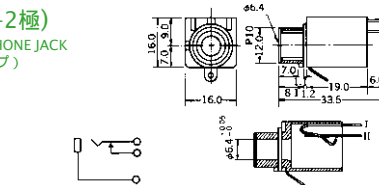

No.MJ-186LP (6.3 -2極)

2-CONDUCTOR PANEL MOUNT 1/4" PHONE JACK
W/ISOLATED BUSHING (パネル絶縁タイプ)
MONO

2-CONDUCTOR 1/4" PHONE JACK FOR P.C.B

No.MJ-188LPD-1 (6.3 -2極)

No.MJ-188LPD-3 (6.3 -2極)

No.MJ-188LPD-5 (6.3 -2極)

MONO