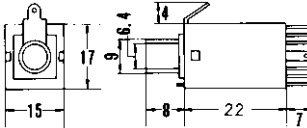

3-CONDUCTOR PANEL MOUNT 1/4" PHONE JACK
STEREO