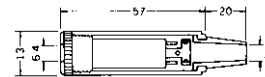

No.MP-128L (6.3 -3極)

3-CONDUCTOR 1/4" RIGHT ANGLE PHONE PLUG.
STEREO

3-CONDUCTOR 1/4" PHONE JACKS

6.3 - 3極大型単頭ジャック

No.MJ-175M (6.3 -3極)

3-CONDUCTOR 1/4" PHONE INLINE JACK
STEREO

No.MJ-117M (6.3 -3極)

3-CONDUCTOR 1/4" PHONE INLINE JACK
STEREO