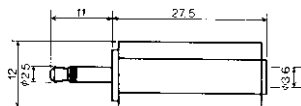

No.MA-78 (3.5-2極 ↔ 2.5-2極)

ADAPTER 2.5MM MONO PLUG TO 3.5MM MONO JACK