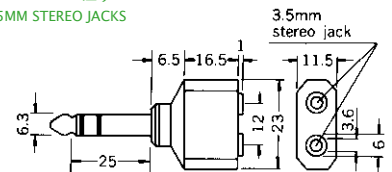

No.MA-66S (RCA ↔ 3.5-2極)

ADAPTER MONO MINIATURE PLUG TO RCA JACK

No.MA-85 (3.5-3極 × 2 ↔ 6.3-3極)

ADAPTOR 1/4" STEREO PLUG TO TWO 3.5MM STEREO JACKS