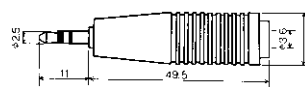

ADAPTOR RCA PLUG TO TWO RCA JACKS

No.MA-47 (RCA中継)

ADAPTOR COUPLED RCA JACK

No.MA-91J (RCA × 2 ↔ RCA)

ADAPTOR RCA JACK TO TWO RCA JACKS

No.MA-235SPJ (3.5-3極 ↔ 2.5-3極)

ADAPTER 2.5MM STEREO PLUG TO 3.5MM STEREO JACK