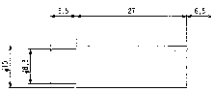

No.MA-47S (RCA中継)

ADAPTOR COUPLED RCA JACK