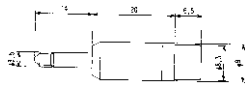

ADAPTER 3-CONDUCTOR MINIATURE PLUG TO 3-CONDUCTOR 1/4" JACK

No.MA-69 (3.5-3極 ↔ 6.3-3極)

MOLDED ADAPTOR 3-CONDUCTOR 1/4" PLUG TO 3-CONDUCTOR MINIATURE JACK

No.MA-66S (RCA ↔ 3.5-2極)

ADAPTER MONO MINIATURE PLUG TO RCA JACK