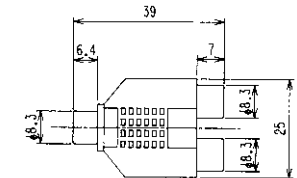

ADAPTOR RCA PLUG TO TWO RCA JACKS

No.MA-47 (RCA中継)

ADAPTOR COUPLED RCA JACK

No.MA-91J (RCA × 2 ↔ RCA)

ADAPTOR RCA JACK TO TWO RCA JACKS

No.MA-235SPJ (3.5-3極 ↔ 2.5-3極)

ADAPTER 2.5MM STEREO PLUG TO 3.5MM STEREO JACK