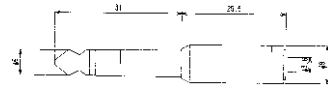

AUDIO ADAPTORS

No.MA-69S (3.5-3極 ↔ 6.3-3極)

ADAPTER 3-CONDUCTOR 1/4" PLUG TO 3-CONDUCTOR MINIATURE JACK

No.MA-68 (6.3-3極 ↔ 3.5-3極)

MOLDED ADAPTOR 3-CONDUCTOR MINIATURE PLUG TO 3-CONDUCTOR 1/4" STEREO JACK

No.MA-68S (6.3-3極 ↔ 3.5-3極)