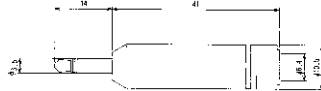

ADAPTER 3-CONDUCTOR MINIATURE PLUG TO 3-CONDUCTOR 1/4" JACK

No.MA-69 (3.5-3極 ↔ 6.3-3極)

MOLDED ADAPTOR 3-CONDUCTOR 1/4" PLUG TO 3-CONDUCTOR MINIATURE JACK

No.MA-66S (RCA ↔ 3.5-2極)

ADAPTER MONO MINIATURE PLUG TO RCA JACK