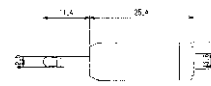

No.MA-47S (RCA中継)

ADAPTOR COUPLED RCA JACK

No.MA-88 (RCA × 2 ↔ 3.5-3極)

ADAPTOR 3.5MM STEREO PLUG TO TWO RCA JACKS

No.MA-76S (3.5-3極 ↔ 3.5-2極)

ADAPTER MONO MINIATURE PLUG TO STEREO MINIATURE JACK

No.MA-90 (RCA × 2 ↔ RCA)