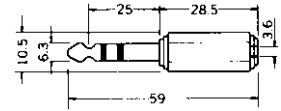

ADAPTER 3-CONDUCTOR MINIATURE PLUG TO 3-CONDUCTOR 1/4" JACK

No.MA-69 (3.5-3極 ↔ 6.3-3極)

MOLDED ADAPTOR 3-CONDUCTOR 1/4" PLUG TO 3-CONDUCTOR MINIATURE JACK

No.MA-66S (RCA ↔ 3.5-2極)

ADAPTER MONO MINIATURE PLUG TO RCA JACK