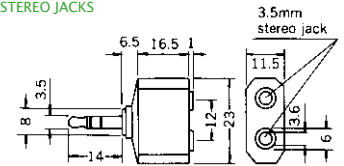

No.MA-85 (3.5-3極 × 2 ↔ 6.3-3極)

ADAPTOR 1/4" STEREO PLUG TO TWO 3.5MM STEREO JACKS

No.MA-36S (RCA ↔ 6.3-2極)

ADAPTOR MONO 1/4" PLUG TO RCA JACK

No.MA-80 (3.5-3極 × 2 ↔ 3.5-3極)

ADAPTOR 3.5MM STEREO PLUG TO TWO 3.5MM STEREO JACKS

No.MA-47S (RCA中継)

ADAPTOR COUPLED RCA JACK

No.MA-88 (RCA × 2 ↔ 3.5-3極)

ADAPTOR 3.5MM STEREO PLUG TO TWO RCA JACKS

No.MA-76S (3.5-3極 ↔ 3.5-2極)

ADAPTER MONO MINIATURE PLUG TO STEREO MINIATURE JACK

No.MA-90 (RCA × 2 ↔ RCA)