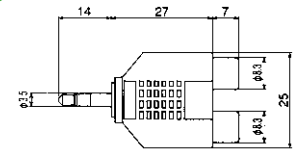

No.MA-85 (3.5-3極 × 2 ↔ 6.3-3極)

ADAPTOR 1/4" STEREO PLUG TO TWO 3.5MM STEREO JACKS

No.MA-36S (RCA ↔ 6.3-2極)

ADAPTOR MONO 1/4" PLUG TO RCA JACK

No.MA-80 (3.5-3極 × 2 ↔ 3.5-3極)

ADAPTOR 3.5MM STEREO PLUG TO TWO 3.5MM STEREO JACKS

No.MA-47S (RCA中継)

ADAPTOR COUPLED RCA JACK

No.MA-88 (RCA × 2 ↔ 3.5-3極)

ADAPTOR 3.5MM STEREO PLUG TO TWO RCA JACKS

No.MA-76S (3.5-3極 ↔ 3.5-2極)

ADAPTER MONO MINIATURE PLUG TO STEREO MINIATURE JACK

No.MA-90 (RCA × 2 ↔ RCA)