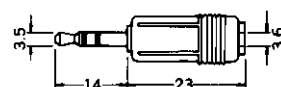

No.MA-77 (3.5-2極 ↔ 3.5-3極)

ADAPTOR 3.5MM STEREO PLUG TO 3.5MM MONO JACK