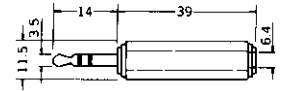

No.MA-68 (6.3-3極 ↔ 3.5-3極)

MOLDED ADAPTOR 3-CONDUCTOR MINIATURE PLUG TO 3-CONDUCTOR 1/4" STEREO JACK