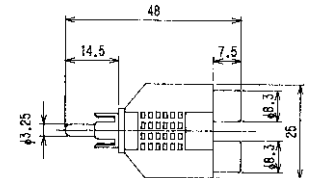

No.MA-47S (RCA中継)

ADAPTOR COUPLED RCA JACK

No.MA-88 (RCA × 2 ↔ 3.5-3極)

ADAPTOR 3.5MM STEREO PLUG TO TWO RCA JACKS

No.MA-76S (3.5-3極 ↔ 3.5-2極)

ADAPTER MONO MINIATURE PLUG TO STEREO MINIATURE JACK

No.MA-90 (RCA × 2 ↔ RCA)

ADAPTOR RCA PLUG TO TWO RCA JACKS

No.MA-47 (RCA中継)

ADAPTOR COUPLED RCA JACK

No.MA-91J (RCA × 2 ↔ RCA)

ADAPTOR RCA JACK TO TWO RCA JACKS

No.MA-235SPJ (3.5-3極 ↔ 2.5-3極)

ADAPTER 2.5MM STEREO PLUG TO 3.5MM STEREO JACK