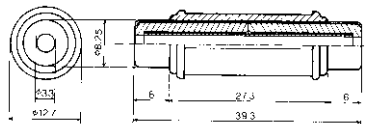

No.MA-47 (RCA中継)

ADAPTOR COUPLED RCA JACK