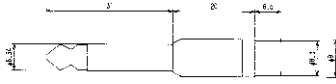

No.MA-36S (RCA ↔ 6.3-2極)

ADAPTOR MONO 1/4" PLUG TO RCA JACK