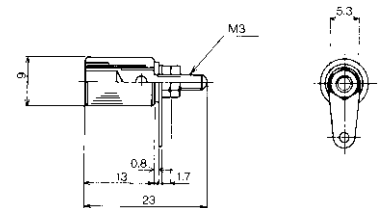

No.MT-484

HEAVY DUTY BINDING POST
30A
Color : Black & Red

No.MT-489

BINDING POST
15A
Color : Black & Red

No.MT-486H

BINDING POST
10A
Color : Black & Red

No.MT-902

METAL TYPE BINDING POST
5A

No.MT-406H

ARMY TYPE BINDING POST
10A
Color : Black & Red

No.MT-903

METAL TYPE BINDING POST
5A

No.MT-404

ARMY TYPE BINDING POST (12mm)
10A
Color : Black & Red

No.MT-405

ARMY TYPE BINDING POST (16mm)
10A
Color : Black & Red