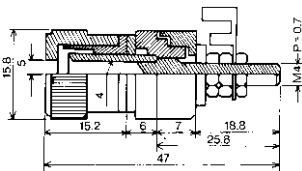

No.MT-484

HEAVY DUTY BINDING POST
30A
Color : Black & Red

No.MT-489

BINDING POST
15A
Color : Black & Red

No.MT-486H

BINDING POST
10A
Color : Black & Red

No.MT-902

METAL TYPE BINDING POST
5A