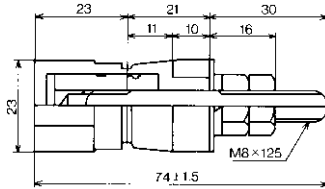

No.MT-480

HEAVY DUTY BINDING POST
50A
Color : Black & Red

No.MT-487

BINDING POST
15A

No.MT-481

HEAVY DUTY BINDING POST
50A
Color : Black & Red

No.MT-491

BINDING POST (NYLON)
15A