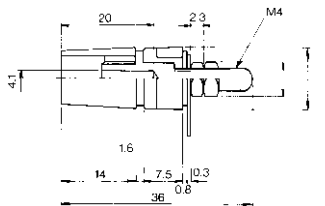

No.MT-480

HEAVY DUTY BINDING POST
50A
Color : Black & Red

No.MT-487

BINDING POST
15A

No.MT-481

HEAVY DUTY BINDING POST
50A
Color : Black & Red

No.MT-491

BINDING POST (NYLON)
15A

No.MT-482

HEAVY DUTY BINDING POST
50A
Color : Black & Red

No.MT-490

BINDING POST (NYLON)
10A

No.MT-483

HEAVY DUTY BINDING POST
30A
Color : Black & Red

No.MT-488

BINDING POST
15A
Color : Black & Red

No.MT-484

HEAVY DUTY BINDING POST
30A
Color : Black & Red

No.MT-489

BINDING POST
15A
Color : Black & Red

No.MT-486H

BINDING POST
10A
Color : Black & Red

No.MT-902

METAL TYPE BINDING POST
5A

No.MT-406H

ARMY TYPE BINDING POST
10A
Color : Black & Red

No.MT-903

METAL TYPE BINDING POST
5A

No.MT-404

ARMY TYPE BINDING POST (12mm)
10A
Color : Black & Red

No.MT-405

ARMY TYPE BINDING POST (16mm)
10A
Color : Black & Red