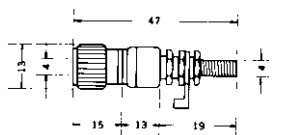

No.MT-482

HEAVY DUTY BINDING POST
50A
Color : Black & Red

No.MT-490

BINDING POST (NYLON)
10A

No.MT-483

HEAVY DUTY BINDING POST
30A
Color : Black & Red

No.MT-488

BINDING POST
15A
Color : Black & Red

No.MT-484

HEAVY DUTY BINDING POST
30A
Color : Black & Red

No.MT-489

BINDING POST
15A
Color : Black & Red

No.MT-486H

BINDING POST
10A
Color : Black & Red

No.MT-902

METAL TYPE BINDING POST
5A

No.MT-406H

ARMY TYPE BINDING POST
10A
Color : Black & Red

No.MT-903

METAL TYPE BINDING POST
5A

No.MT-404

ARMY TYPE BINDING POST (12mm)
10A
Color : Black & Red

No.MT-405

ARMY TYPE BINDING POST (16mm)
10A
Color : Black & Red