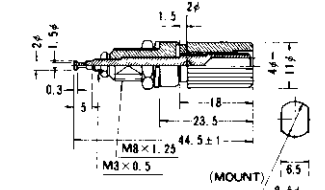

No.MT-480

HEAVY DUTY BINDING POST
50A
Color : Black & Red

No.MT-487

BINDING POST
15A

No.MT-481

HEAVY DUTY BINDING POST
50A
Color : Black & Red

No.MT-491

BINDING POST (NYLON)
15A

No.MT-482

HEAVY DUTY BINDING POST
50A
Color : Black & Red

No.MT-490

BINDING POST (NYLON)
10A

No.MT-483

HEAVY DUTY BINDING POST
30A
Color : Black & Red

No.MT-488

BINDING POST
15A
Color : Black & Red