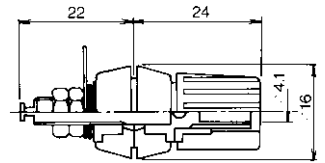

No.MT-480

HEAVY DUTY BINDING POST
50A
Color : Black & Red

No.MT-487

BINDING POST
15A

No.MT-481

HEAVY DUTY BINDING POST
50A
Color : Black & Red

No.MT-491

BINDING POST (NYLON)
15A