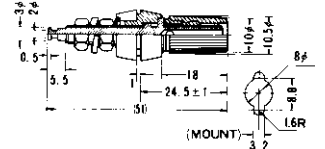

No.MT-480

HEAVY DUTY BINDING POST
50A
Color : Black & Red

No.MT-487

BINDING POST
15A

No.MT-481

HEAVY DUTY BINDING POST
50A
Color : Black & Red

No.MT-491

BINDING POST (NYLON)
15A

No.MT-482

HEAVY DUTY BINDING POST
50A
Color : Black & Red

No.MT-490

BINDING POST (NYLON)
10A

No.MT-483

HEAVY DUTY BINDING POST
30A
Color : Black & Red

No.MT-488

BINDING POST
15A
Color : Black & Red