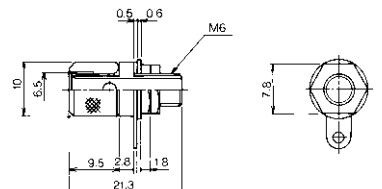

No.MT-484

HEAVY DUTY BINDING POST
30A
Color : Black & Red

No.MT-489

BINDING POST
15A
Color : Black & Red

No.MT-486H

BINDING POST
10A
Color : Black & Red

No.MT-902

METAL TYPE BINDING POST
5A

No.MT-406H

ARMY TYPE BINDING POST
10A
Color : Black & Red

No.MT-903

METAL TYPE BINDING POST
5A

No.MT-404

ARMY TYPE BINDING POST (12mm)
10A
Color : Black & Red

No.MT-405

ARMY TYPE BINDING POST (16mm)
10A
Color : Black & Red