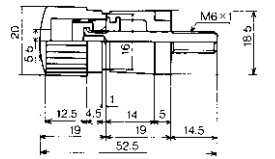

No.MT-484

HEAVY DUTY BINDING POST
30A
Color : Black & Red