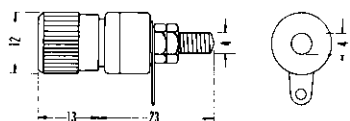

No.MT-484

HEAVY DUTY BINDING POST
30A
Color : Black & Red

No.MT-489

BINDING POST
15A
Color : Black & Red

No.MT-486H

BINDING POST
10A
Color : Black & Red

No.MT-902

METAL TYPE BINDING POST
5A

No.MT-406H

ARMY TYPE BINDING POST
10A
Color : Black & Red

No.MT-903

METAL TYPE BINDING POST
5A

No.MT-404

ARMY TYPE BINDING POST (12mm)
10A
Color : Black & Red

No.MT-405

ARMY TYPE BINDING POST (16mm)
10A
Color : Black & Red