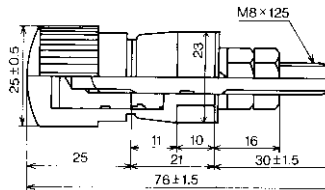

No.MT-482

HEAVY DUTY BINDING POST
50A
Color : Black & Red

No.MT-490

BINDING POST (NYLON)
10A