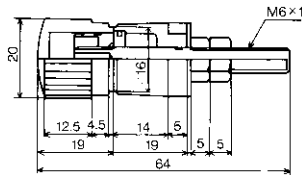

No.MT-482

HEAVY DUTY BINDING POST
50A
Color : Black & Red

No.MT-490

BINDING POST (NYLON)
10A

No.MT-483

HEAVY DUTY BINDING POST
30A
Color : Black & Red

No.MT-488

BINDING POST
15A
Color : Black & Red