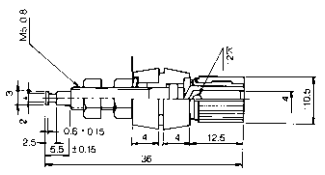

No.MT-482

HEAVY DUTY BINDING POST
50A
Color : Black & Red

No.MT-490

BINDING POST (NYLON)
10A

No.MT-483

HEAVY DUTY BINDING POST
30A
Color : Black & Red

No.MT-488

BINDING POST
15A
Color : Black & Red